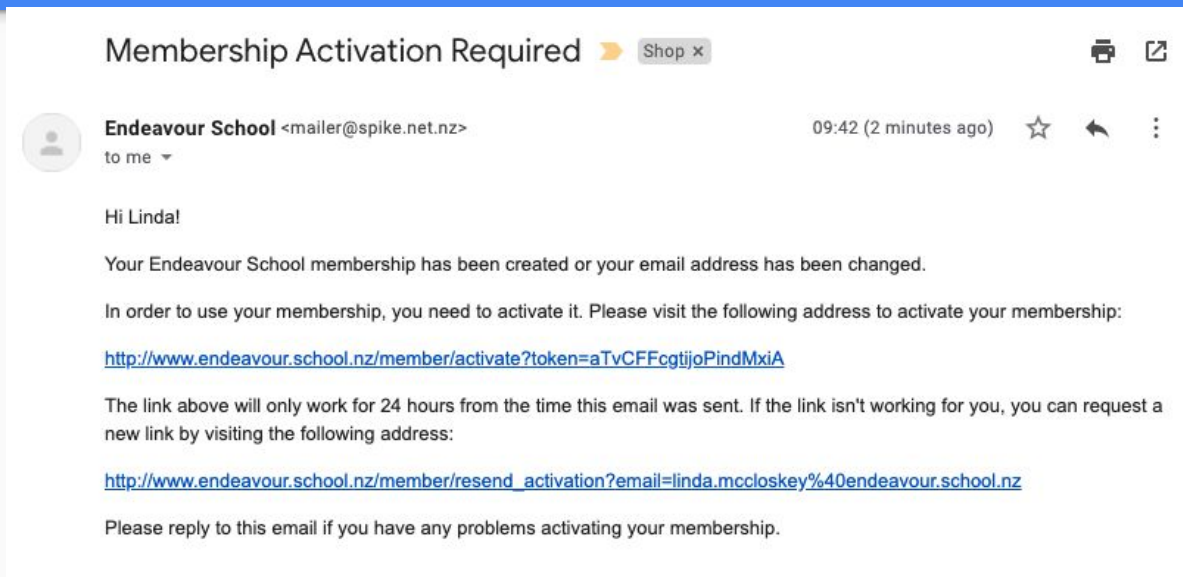

Endeavour School Shop Introduction
Endeavour School Shop 简介

You will receive an email to activate your School Shop that would look like this :

您将会收到如下的一封信件，用以开通您的School Shop:

Please
click on
the link in
the email
请在电子邮
件中点击链
接

Membership Activation Required

Shop x

Endeavour School <mailer@spike.net.nz>

to me ▾

09:42 (2 minutes ago)

Hi Linda!

Your Endeavour School membership has been created or your email address has been changed.

In order to use your membership, you need to activate it. Please visit the following address to activate your membership:

<http://www.endeavour.school.nz/member/activate?token=aTvCFFcgtijoPindMxiA>

The link above will only work for 24 hours from the time this email was sent. If the link isn't working for you, you can request a new link by visiting the following address: